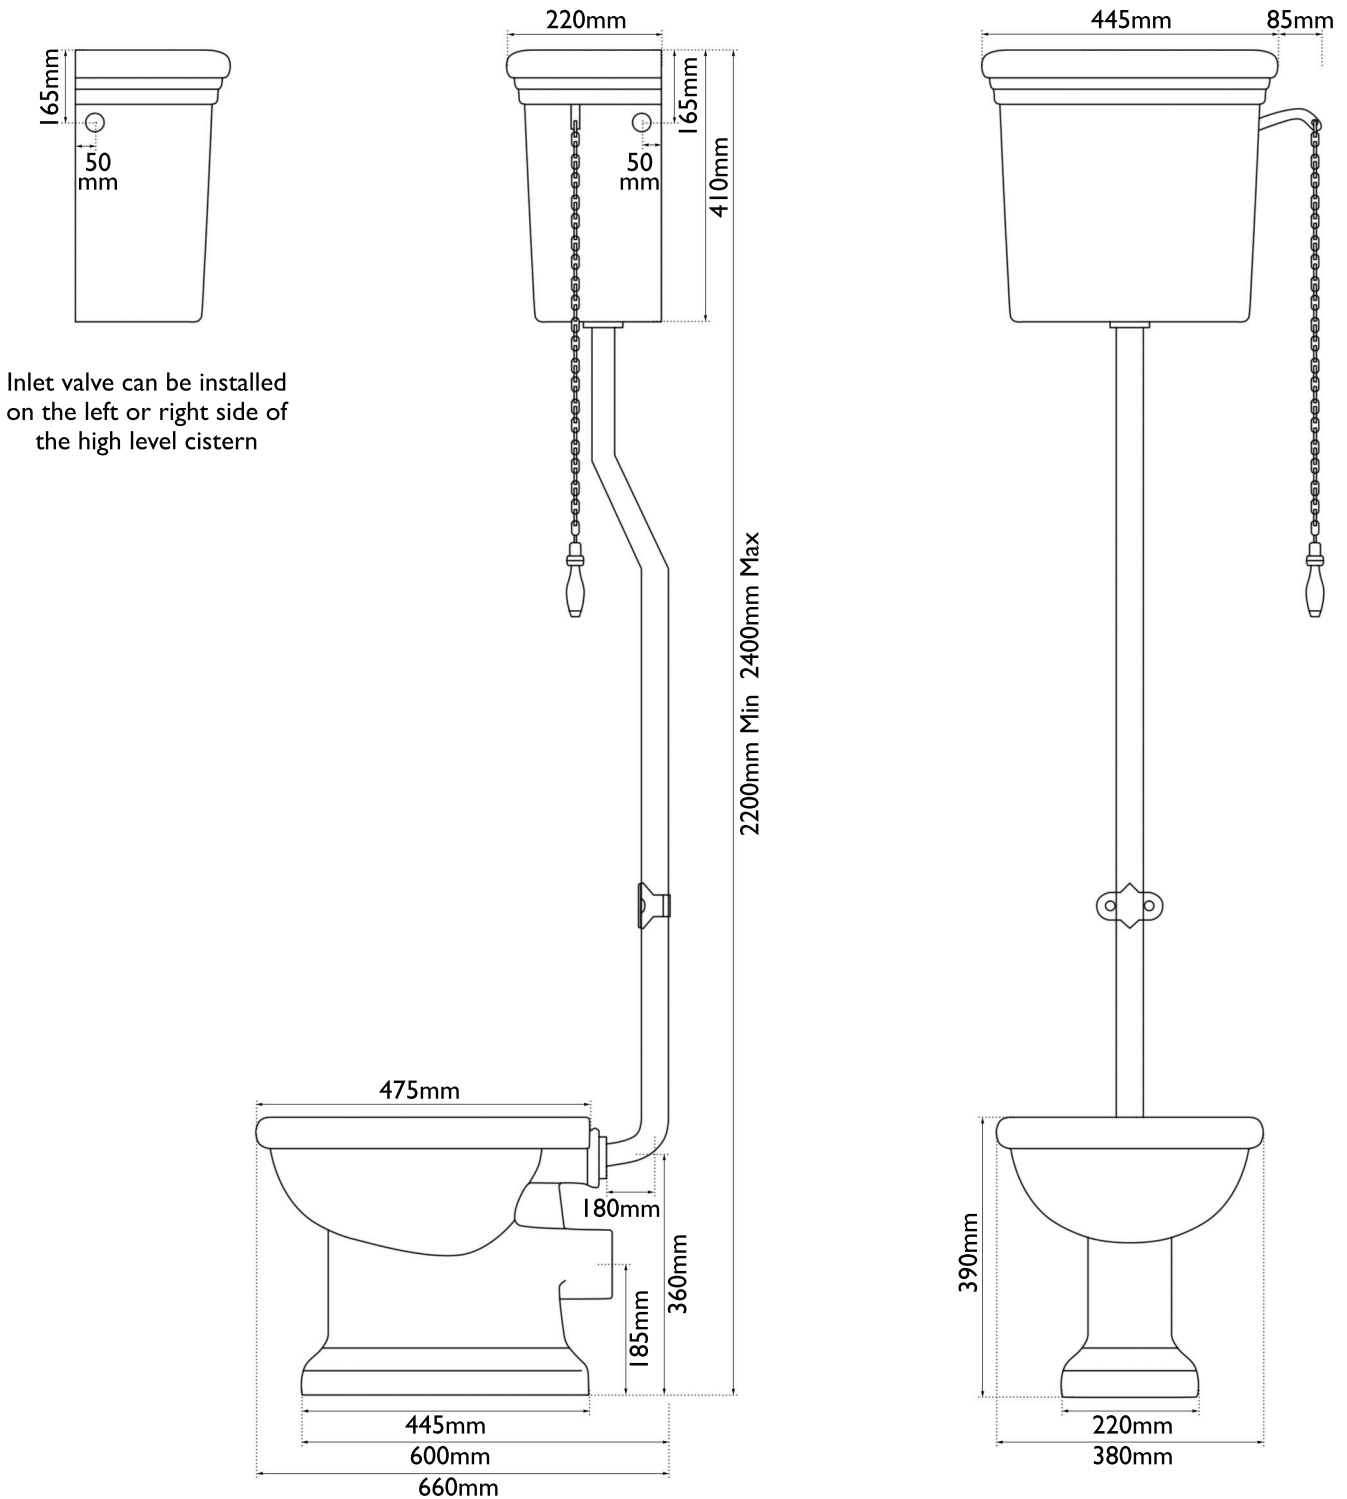

HURLINGHAM
The Bath Company

Hampton Ceramic High Level WC Pan

Please note that all sizes above may vary $\pm 3\%$.
First fix should not be undertaken until the product has arrived on site for physical measurements to be taken.